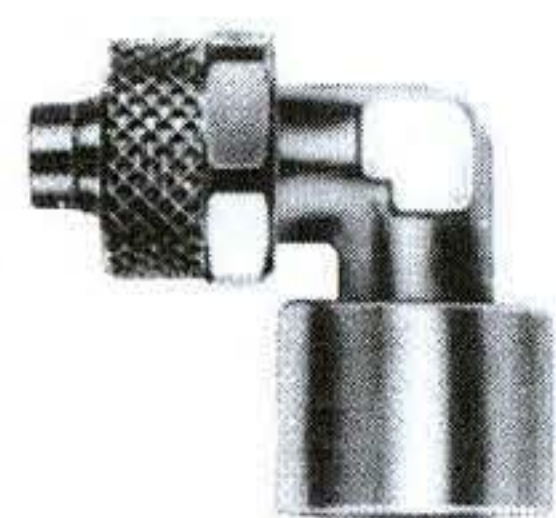

0209 RACCORDO A L FEMMINA

TUBO	FILETTO
6/4	1/8
6/4	1/4
8/6	1/8
8/6	1/4
10/8	1/4
10/8	3/8

0210 RACCORDO A T MASCHIO CONICO